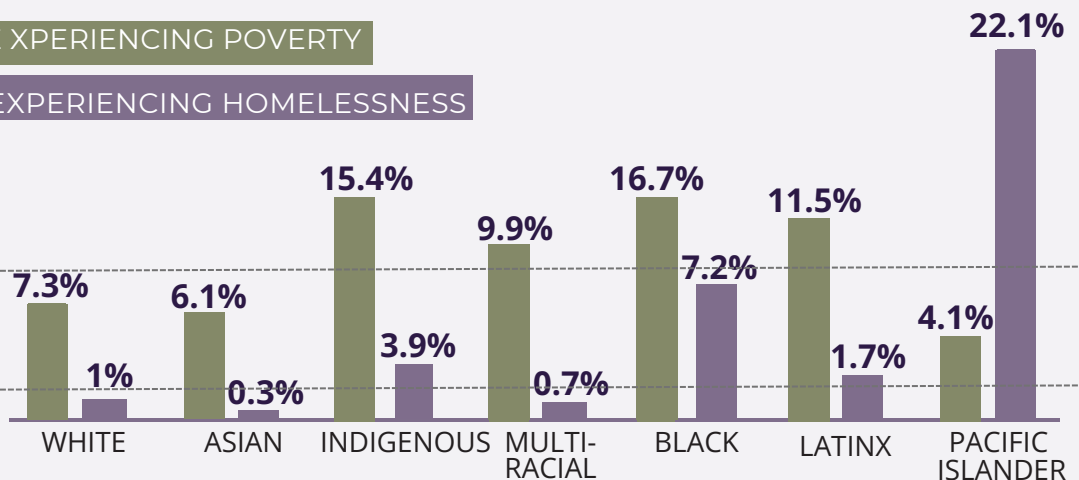

## RACIAL DISPARITIES

### LIKELIHOOD OF EXPERIENCING POVERTY

### LIKELIHOOD OF EXPERIENCING HOMELESSNESS

POVERTY AVERAGE

**8.3%**

**1.3%**

HOMELESSNESS AVERAGE

People of color are significantly more likely to experience poverty and homelessness in Clark County, Washington. Numbers above the lines indicate greater likelihood.