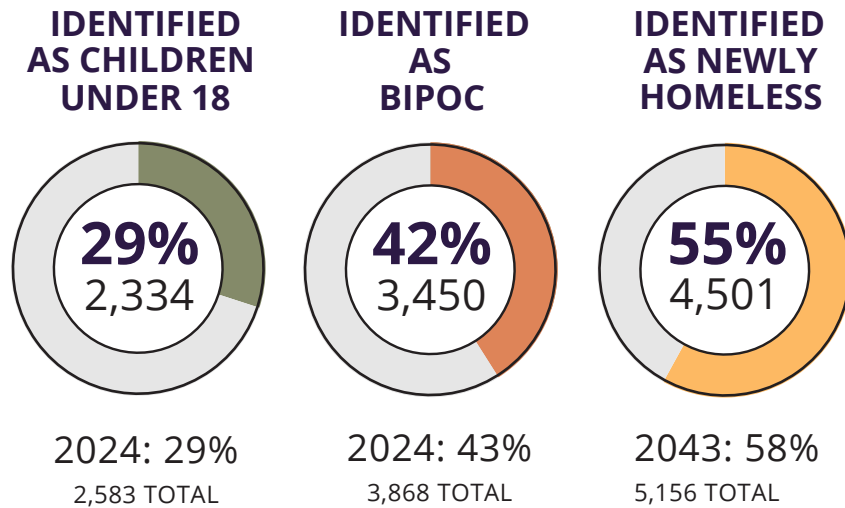

# Homeless System Numbers | 2025

## 2025 DEMOGRAPHICS SUMMARY

**8,202** people from **3,830** households were homeless in Clark County at any given time during 2025. Of those 8,202:

## RACIAL DISPARITIES

Source: Clark County Population and Poverty Count numbers are from the most-recent 2024 American Community Survey 5-year estimates "Poverty Status in the Past 12 Months" table.