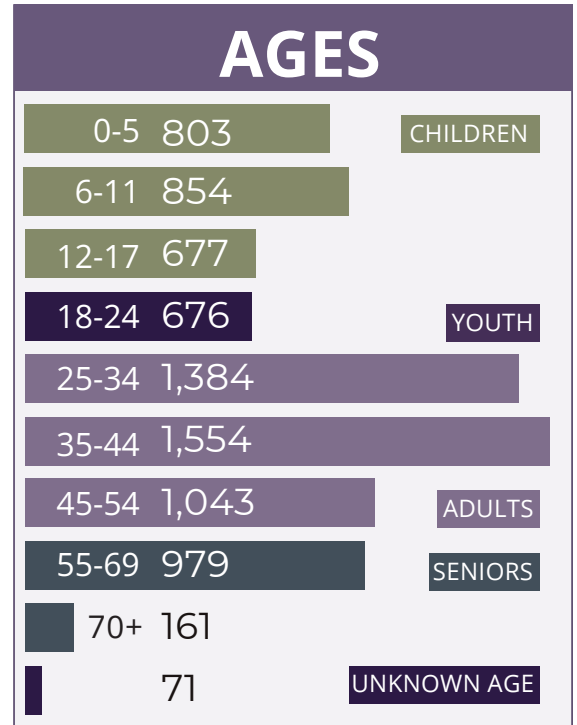

# Homeless System Numbers | 2025

## 2025 DEMOGRAPHICS SUMMARY

**8,202** people from **3,830** households were homeless in Clark County at any given time during 2025. Of those 8,202:

## RACIAL DISPARITIES

Source: Clark County Population and Poverty Count numbers are from the most-recent 2024 American Community Survey 5-year estimates "Poverty Status in the Past 12 Months" table.